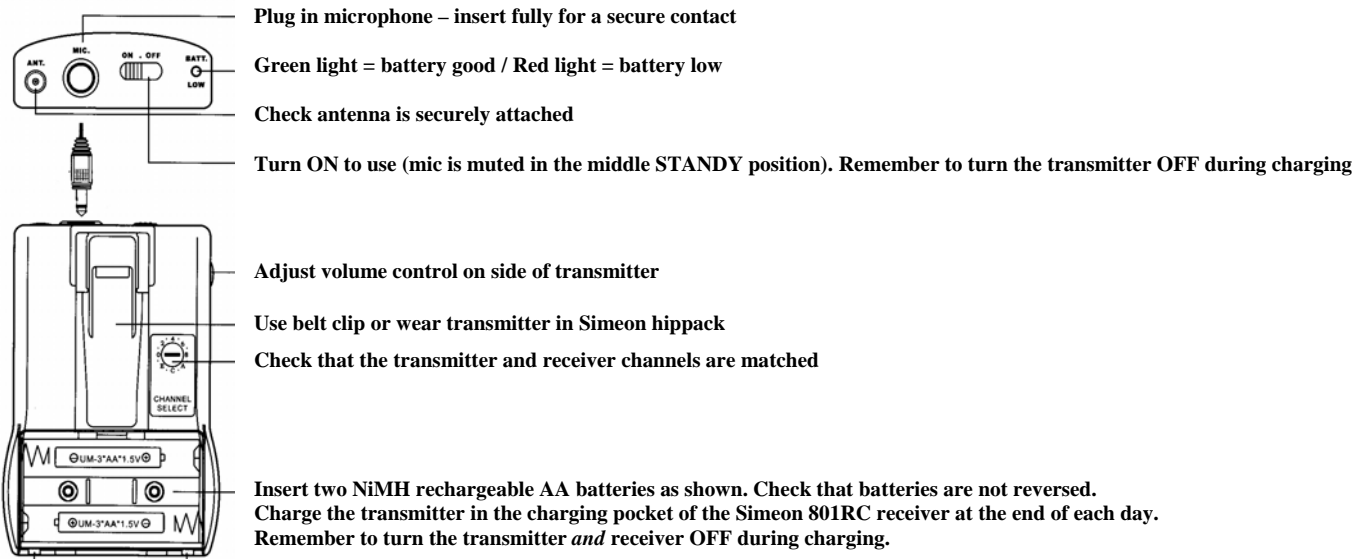

Simeon 801 Omni - Quick Daily Classroom Reference Guide

This guide is intended as a daily reminder. Please read the Simeon 801 Omni user's manual for important operational information before using your system.

Using your Simeon 8LT Transmitter