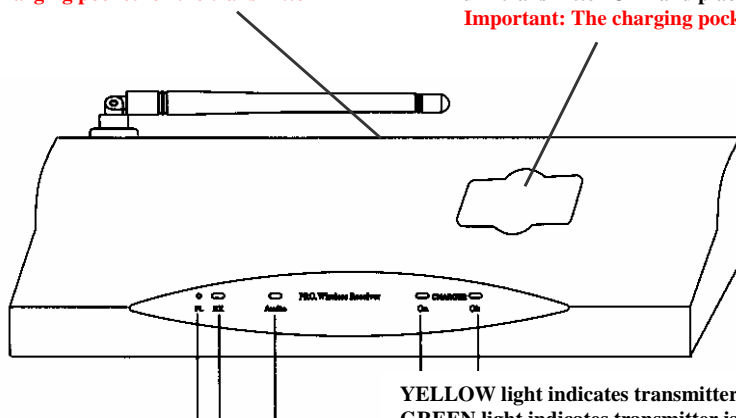

Using your Simeon 801RC receiver

Turn the receiver power ON while in use – the power switch is located in the centre of the rear panel.

The receiver must be switched OFF on the rear panel to activate the charging pocket for the transmitter

Turn transmitter OFF and place in charging pocket to recharge at the end of each day
Important: The charging pocket will only work when the receiver is turned OFF