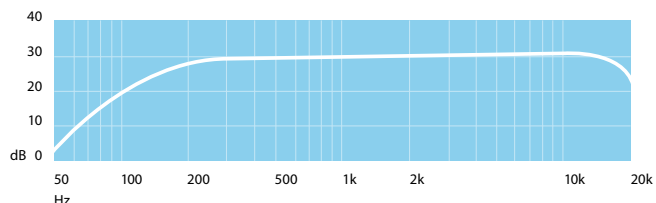

Technical Specifications / Spécifications Techniques

Overall System		
Frequency preparation	PLL synthesized control OSC, 96 UHF channels	
Modulation	Wideband FM	
Carrier frequency range	640 ~ 664 MHz (Ranger 1.0); 514 ~ 544 MHz (Ranger 1.1)	
Nominal / peak deviation	±20 kHz / ±40 kHz	
Frequency response	40 Hz ~ 18 kHz	
Dynamic range	> 80 dB	
THD at 1 kHz	< 1 %	
Service coverage	Up to 100 m (open field)	
Operating temperature	-10 °C ~ 50 °C	
	Ranger T1.0 / T1.1 Transmitter	Ranger R1.0 / R1.1 Receiver
RF output power	10 mW	-
Antenna type	Whip antenna	Headphone antenna
3.5 mm phone jack	Mic / aux in	Headphone output
Operating time	12 hours	18 hours
Battery type	1300 mA 3.7 V Li-polymer rechargeable	
Charging source	DC 5 V Micro USB	
Charge time	< 6 hours	
LCD display	Channel, battery indicator, lock, volume	
Regulatory compliance	FCC / Industry Canada	
Dimension	82.6 (H) × 40 (W) × 12 (D) mm antenna length not included	82.6 (H) × 40 (W) × 12 (D) mm
Weight	49 g	

Ranger Frequency Response
(with high-power earphones)

Ensemble du système		
Nombre de canaux MF	96 canaux synthétisés, méthode boucle à verrouillage de phase	
Modulation	Signal à large bande MF	
Fréquences porteuses	640 ~ 664 MHz (Ranger 1.0); 514 ~ 544 MHz (Ranger 1.1)	
Écart nominal / maximal	±20 kHz / ±40 kHz	
Réponse en fréquence	40 Hz ~ 18 kHz	
Plage dynamique	> 80 dB	
Taux d'harmoniques à 1 kHz	< 1 %	
Rayonnement	Jusqu'à 100 m (en champ libre)	
Plage de températures	-10 °C ~ 50 °C	
	Ranger T1.0 / T1.1 Émetteur	Ranger R1.0 / R1.1 Récepteur
Puissance continue de l'amplificateur	10 mW	-
Type d'antenne	Antenne fouet	Antenne dans le casque d'écoute
Prise 3.5 mm	Microphone / entrée auxiliaire	Sortie casque d'écoute
Autonomie	12 heures	18 heures
Type de batterie	1300 mA 3.7 V lithium polymère rechargeable	
Méthode de recharge	DC 5 V micro USB	
Durée de recharge	< 6 heures	
Écran LCD	Canal, indicateur du statut de la batterie, verrouillage, volume	
Conformité réglementaire	FCC / Industrie Canada	
Dimension	82.6 (H) × 40 (L) × 12 (P) mm sans compter l'antenne	82.6 (H) × 40 (L) × 12 (P) mm
Poids	49 g