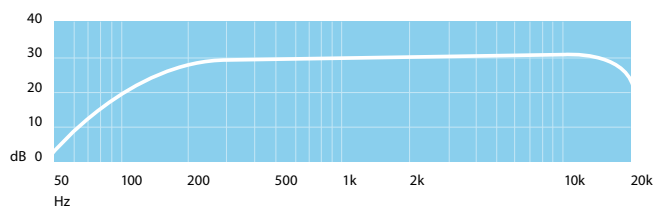

Réponse en fréquence
(avec écouteurs à haute puissance)

Supportive Hearing Systems Inc.

283 MacPherson Avenue, Toronto, Ontario M4V 1A4, Canada
P: (800) 732-8804 - (416) 236-4898 F: (800) 597-3143 - (416) 483-6210
www.SimeonCanada.com | info@SimeonCanada.com