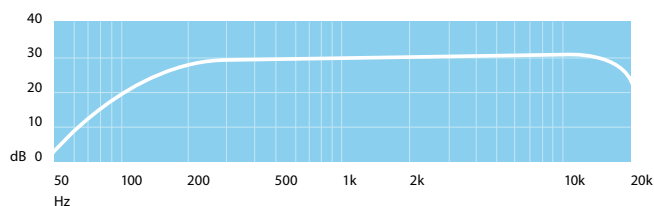

Réponse en fréquence
(avec écouteurs à haute puissance)

Supportive Hearing Systems Inc.

283 MacPherson Avenue, Toronto, Ontario M4V 1A4, Canada
P: (800) 732-8804 - (416) 236-4898 F: (800) 597-3143 - (416) 483-6210
www.SimeonCanada.com | info@SimeonCanada.com