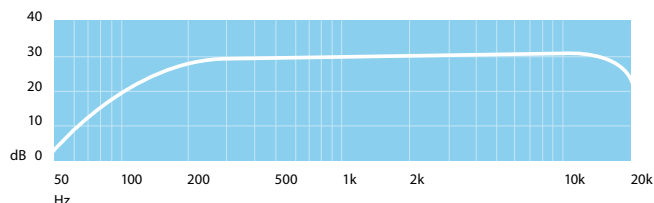

Technical Specifications / Spécifications Techniques

Overall System		
Frequency preparation	PLL synthesized control OSC, 96 UHF channels	
Modulation	Wideband FM	
Carrier frequency range	640 ~ 664 MHz (Ranger 1.0); 514 ~ 544 MHz (Ranger 1.1)	
Nominal / peak deviation	±20 kHz / ±40 kHz	
Frequency response	40 Hz ~ 18 kHz	
Dynamic range	> 80 dB	
THD at 1 kHz	< 1 %	
Service coverage	Up to 100 m (open field)	
Operating temperature	-10 °C ~ 50 °C	
	Ranger T1.0 / T1.1 Transmitter	Ranger R1.0 / R1.1 Receiver
RF output power	10 mW	-
Antenna type	Whip antenna	Headphone antenna
3.5 mm phone jack	Mic / aux in	Headphone output
Operating time	12 hours	18 hours
Battery type	1300 mA 3.7 V Li-polymer rechargeable	
Charging source	DC 5 V Micro USB	
Charge time	< 6 hours	
LCD display	Channel, battery indicator, lock, volume	
Regulatory compliance	FCC / Industry Canada	
Dimension	82.6 (H) × 40 (W) × 12 (D) mm antenna length not included	82.6 (H) × 40 (W) × 12 (D) mm
Weight	49 g	

Ranger Frequency Response
(with high-power earphones)

Ensemble du système		
Nombre de canaux MF	96 canaux synthétisés, méthode boucle à verrouillage de phase	
Modulation	Signal à large bande MF	
Fréquences porteuses	640 ~ 664 MHz (Ranger 1.0); 514 ~ 544 MHz (Ranger 1.1)	
Écart nominal / maximal	±20 kHz / ±40 kHz	
Réponse en fréquence	40 Hz ~ 18 kHz	
Plage dynamique	> 80 dB	
Taux d'harmoniques à 1 kHz	< 1 %	
Rayonnement	Jusqu'à 100 m (en champ libre)	
Plage de températures	-10 °C ~ 50 °C	
	Ranger T1.0 / T1.1 Émetteur	Ranger R1.0 / R1.1 Récepteur
Puissance continue de l'amplificateur	10 mW	-
Type d'antenne	Antenne fouet	Antenne dans le casque d'écoute
Prise 3.5 mm	Microphone / entrée auxiliaire	Sortie casque d'écoute
Autonomie	12 heures	18 heures
Type de batterie	1300 mA 3.7 V lithium polymère rechargeable	
Méthode de recharge	DC 5 V micro USB	
Durée de recharge	< 6 heures	
Écran LCD	Canal, indicateur du statut de la batterie, verrouillage, volume	
Conformité réglementaire	FCC / Industrie Canada	
Dimension	82.6 (H) × 40 (L) × 12 (P) mm sans compter l'antenne	82.6 (H) × 40 (L) × 12 (P) mm
Poids	49 g